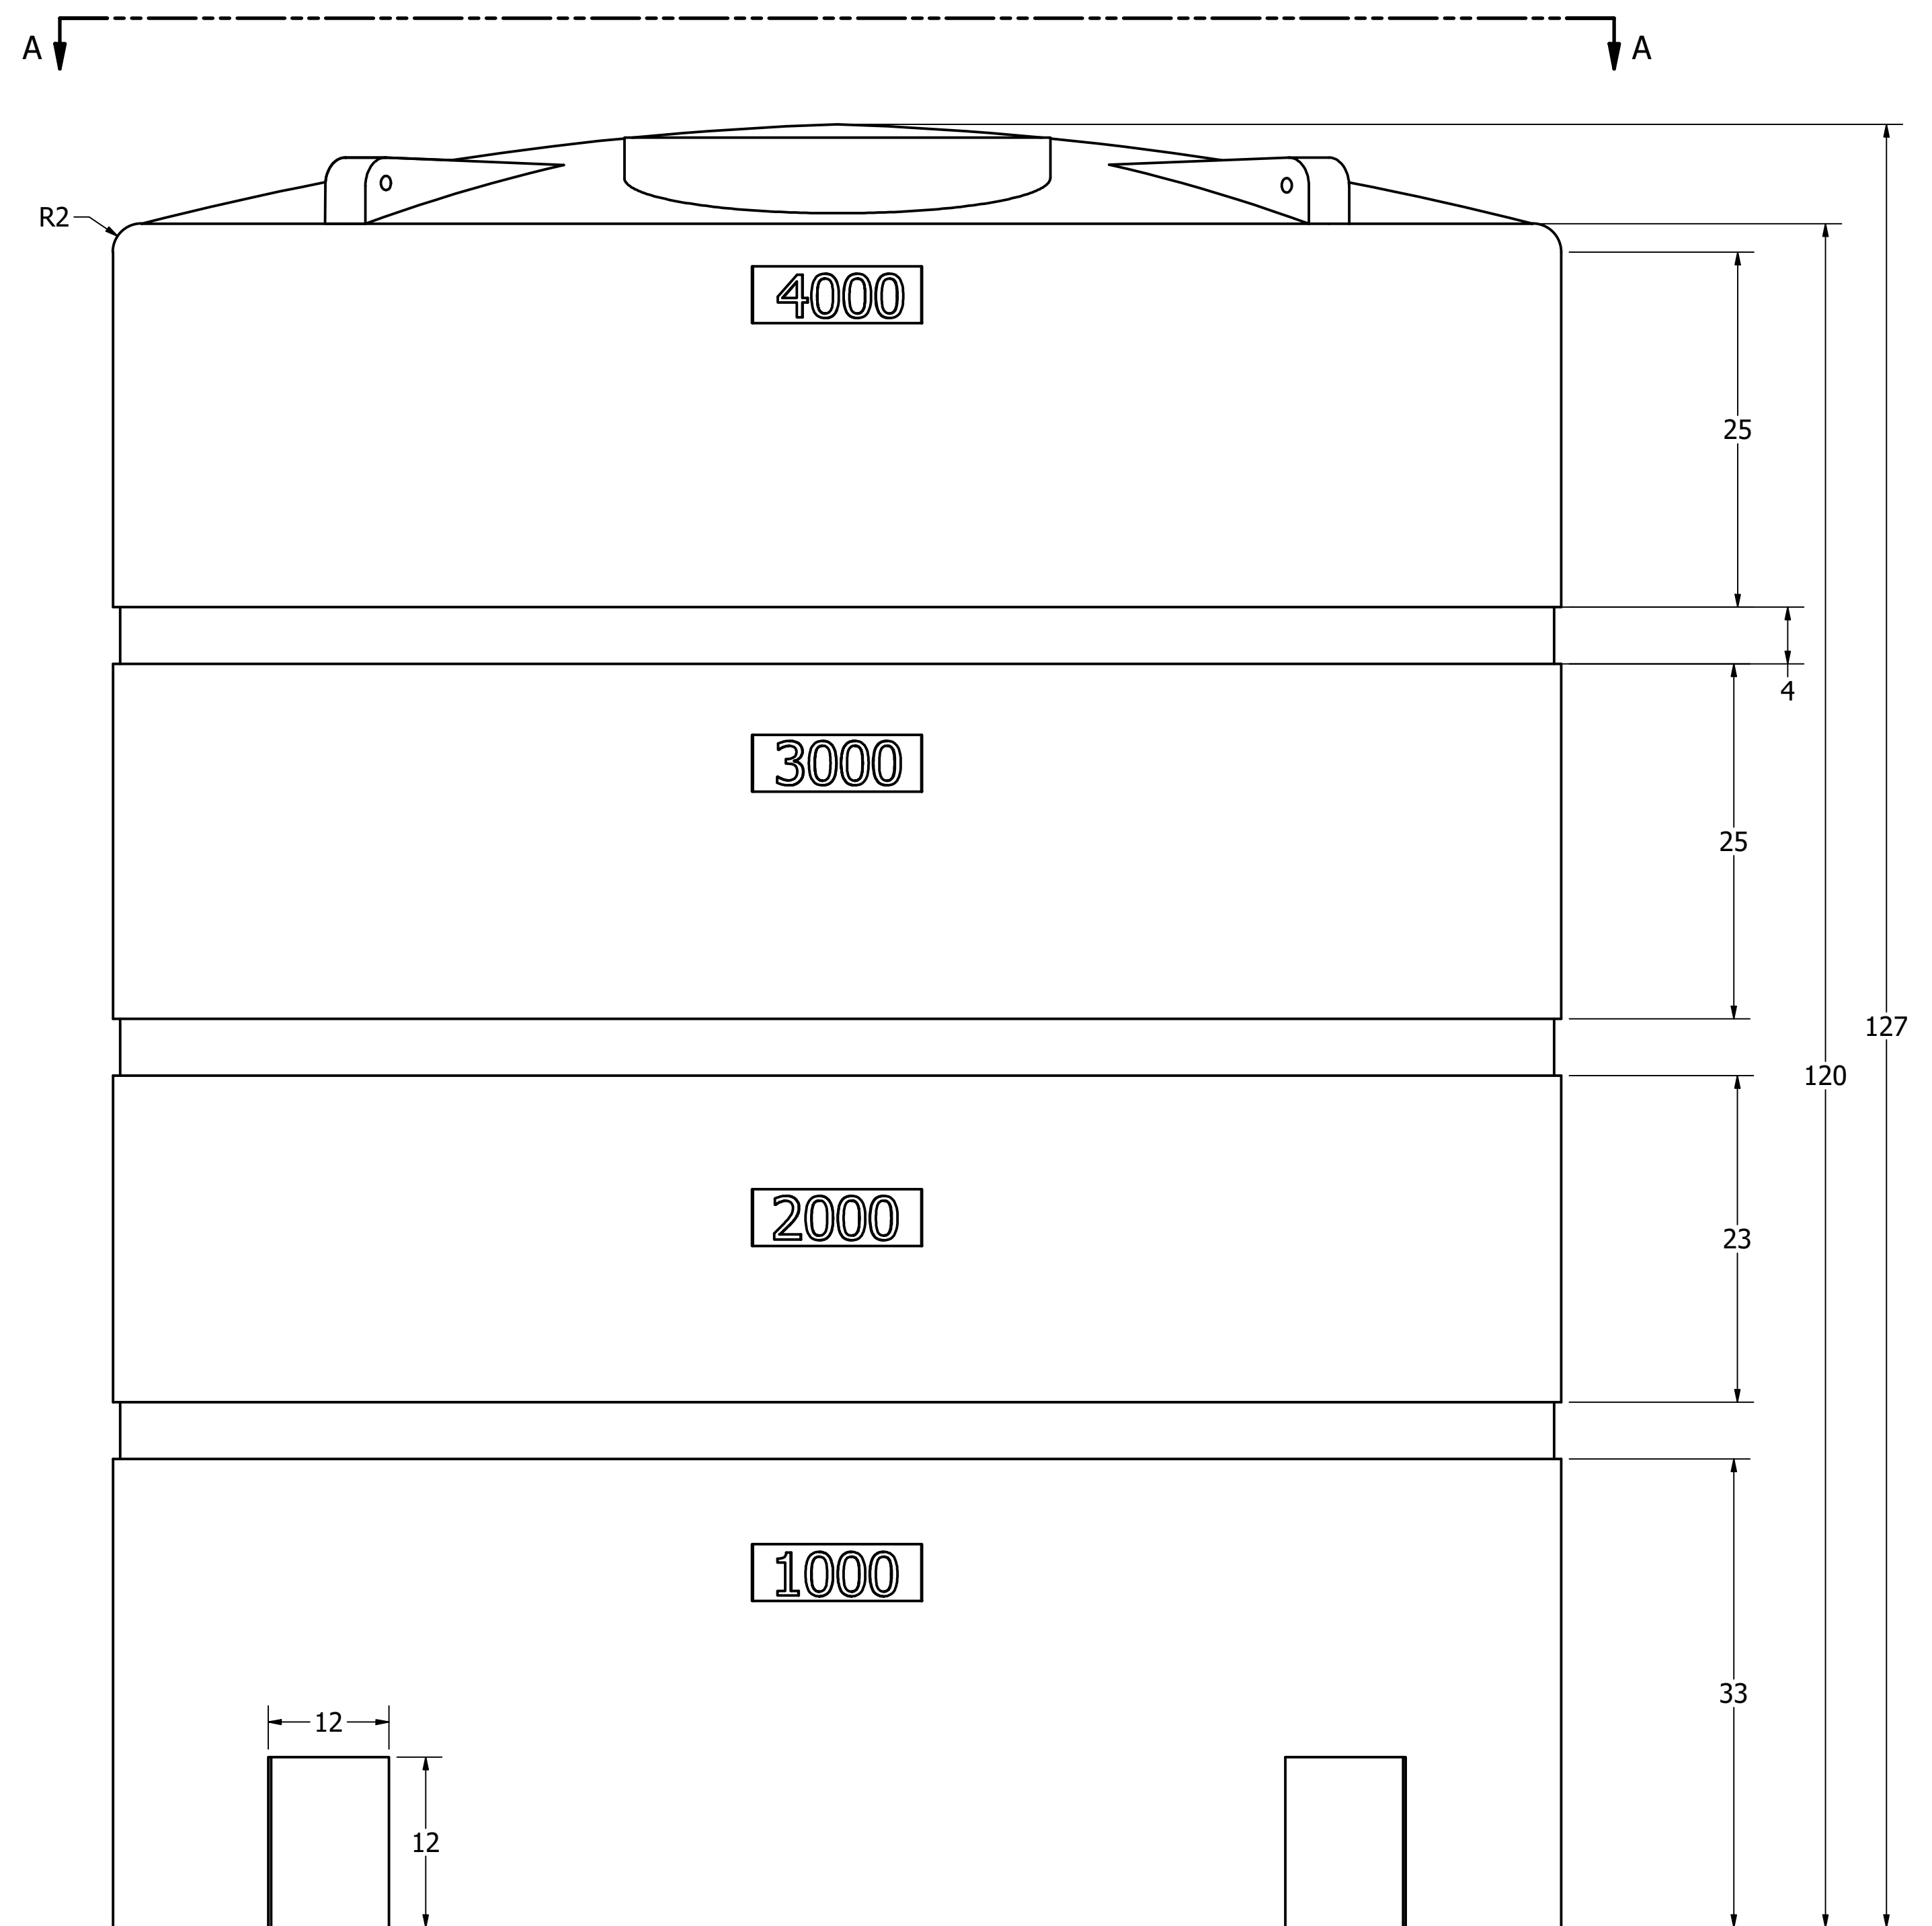

VIEW A-A
SCALE 0.11

DRAWN Hayden Carmouche	2/10/2025	Bailiff Enterprises Inc.	
CHECKED		TITLE	
QA		VTB04000-102	
MFG			
APPROVED		SIZE D	DWG NO 4000 New Lid
		SCALE 0.11	REV SHEET 1 OF 2