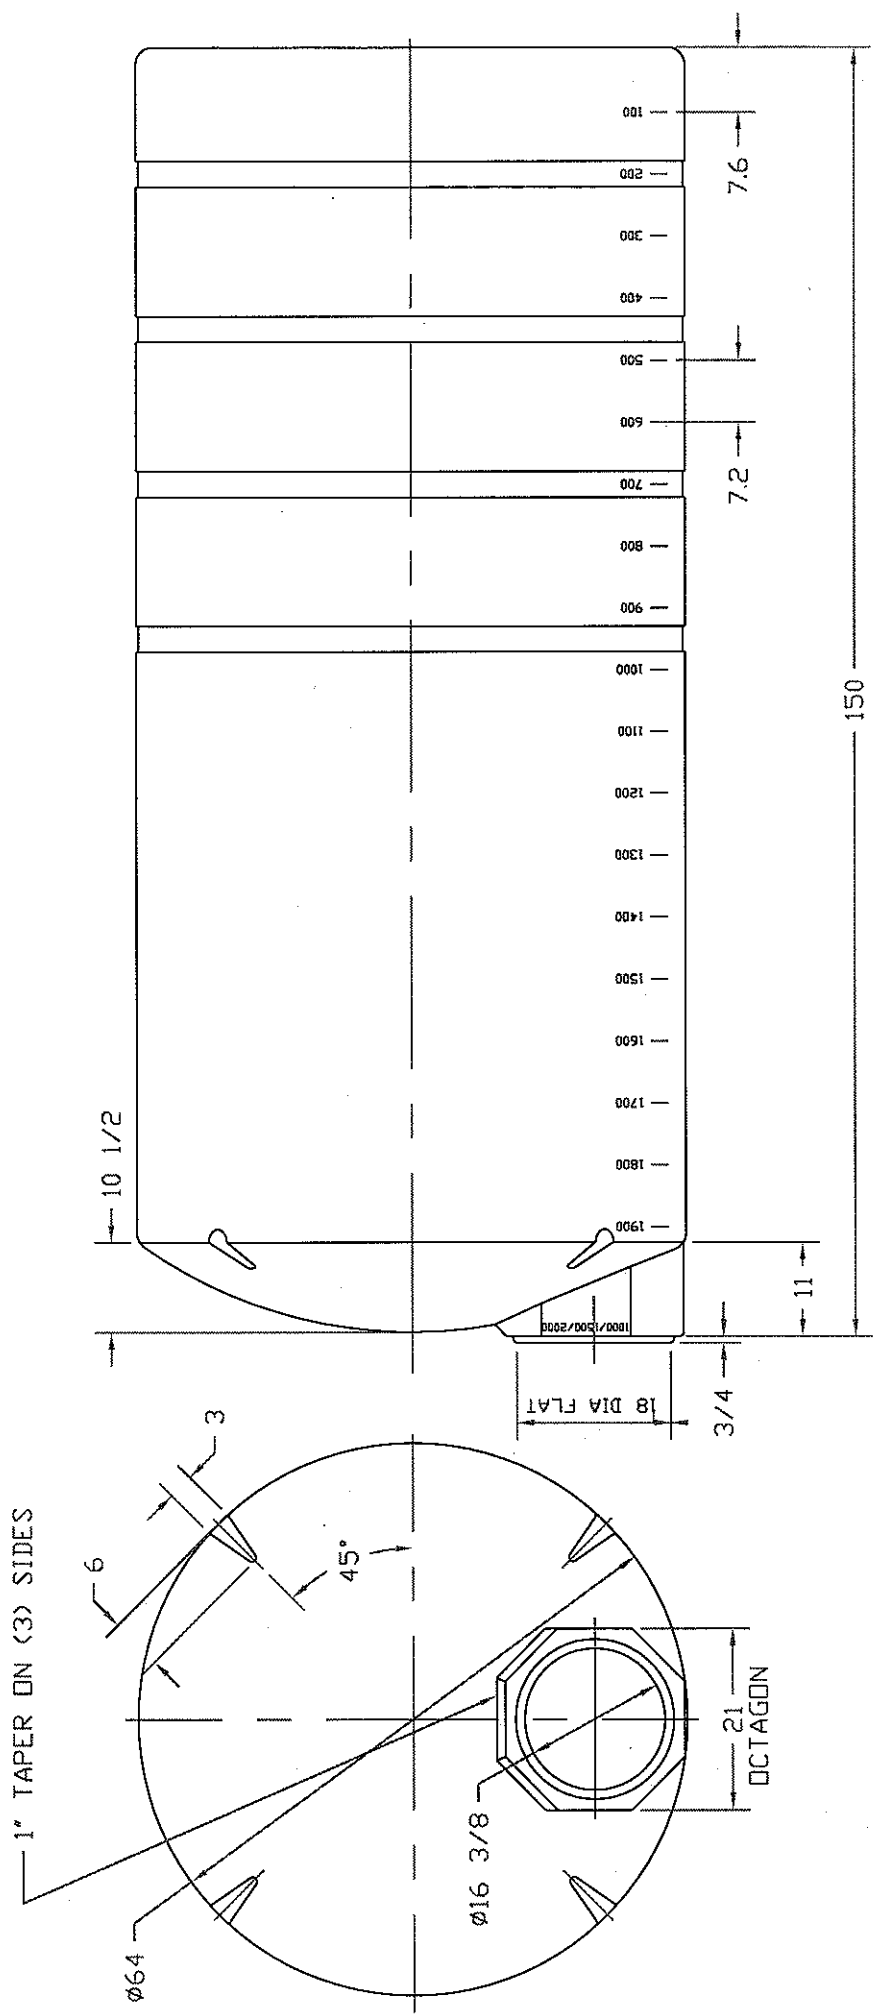

|                      |        |                    |         |
|----------------------|--------|--------------------|---------|
| <b>NORWESCO</b>      |        | ST. BONIFACIUS, MN |         |
| 2000 GALLON VERTICAL |        | STORAGE TANK       |         |
| JTP 10MAY96          | SIZE B | FSCM NO.           | DWG NO. |
| SCALE 1/16           |        | SHEET              |         |