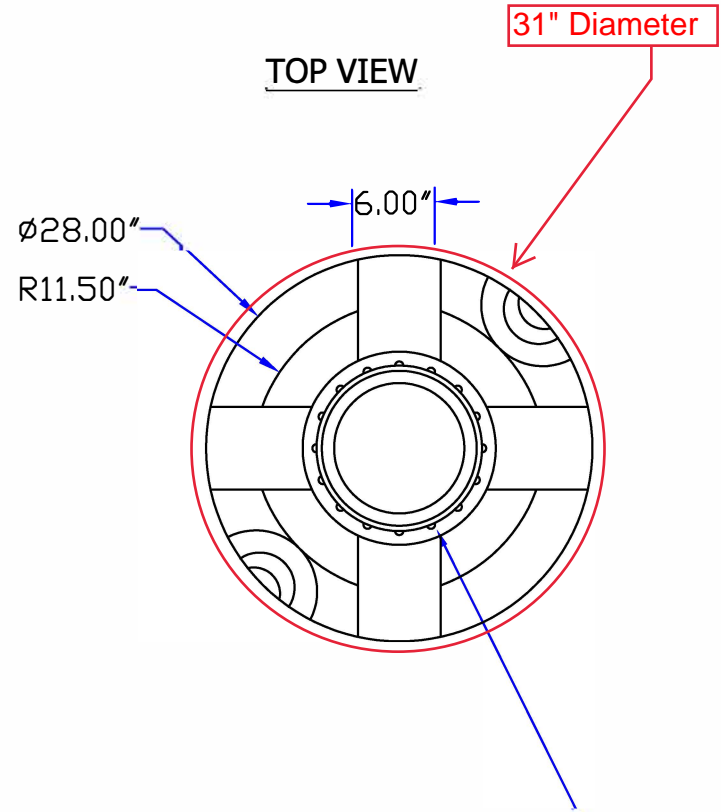

SIDE VIEW

TOP VIEW

				DRAWN / DATE MPS/04/02/03	MATERIAL / SHOT WEIGHT HDPE LBS.		BAILIFF ENTERPRISES, INC. 8423 AIRLINE DRIVE, HOUSTON, TEXAS 77037 PHONE (281) 447-5372 FAX (281) 999-1223		
				APPRD. / DATE			CLIENT / DESCRIPTION 160 GALLON VERTICAL TANK		
REV	DESCRIPTION	DATE	APPRD	THIRD ANGLE PROJECTION ANSI 14.5M		NOTES:		SCALE N.S.	PART NO. VTB160-28
ALL DIMENSIONS ARE IN DECIMAL INCHES TOLERANCES UNLESS OTHERWISE SPECIFIED ± .5% ● 68° F									