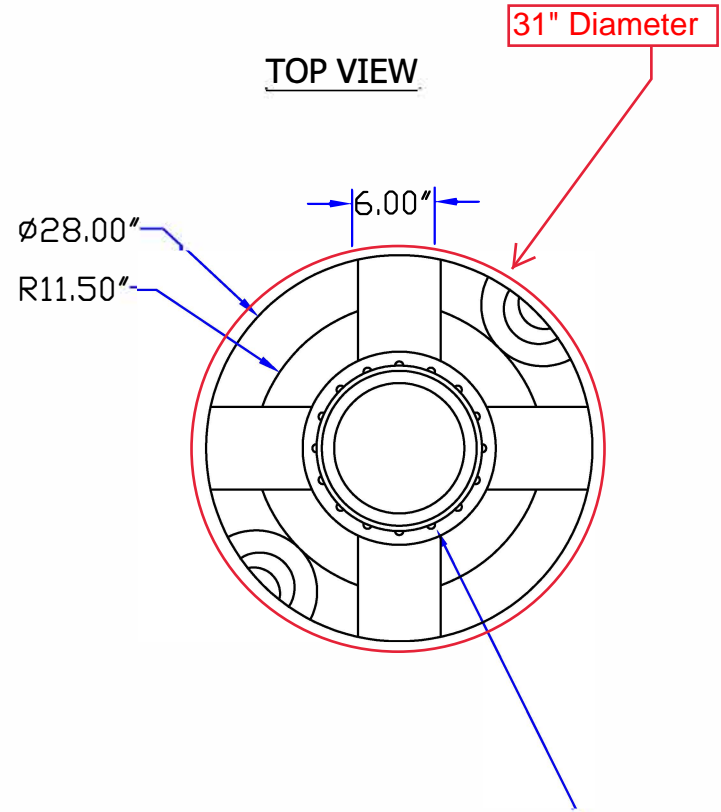

SIDE VIEW

TOP VIEW

				DRAWN / DATE MPS/04/02/03		MATERIAL / SHOT WEIGHT		<b>BAILIFF ENTERPRISES, INC.</b> 8423 AIRLINE DRIVE, HOUSTON, TEXAS 77037 PHONE (281) 447-5372 FAX (281) 999-1223	
				APPRD. / DATE		HDPE	LBS.		
REV	DESCRIPTION	DATE	APPRD			CLIENT / DESCRIPTION		160 GALLON VERTICAL TANK	
ALL DIMENSIONS ARE IN DECIMAL INCHES TOLERANCES UNLESS OTHERWISE SPECIFIED ± .5% ● 68° F				THIRD ANGLE PROJECTION ANSI 14.5M 		NOTES:		SCALE	PART NO.
								N.S.	VTB160-28