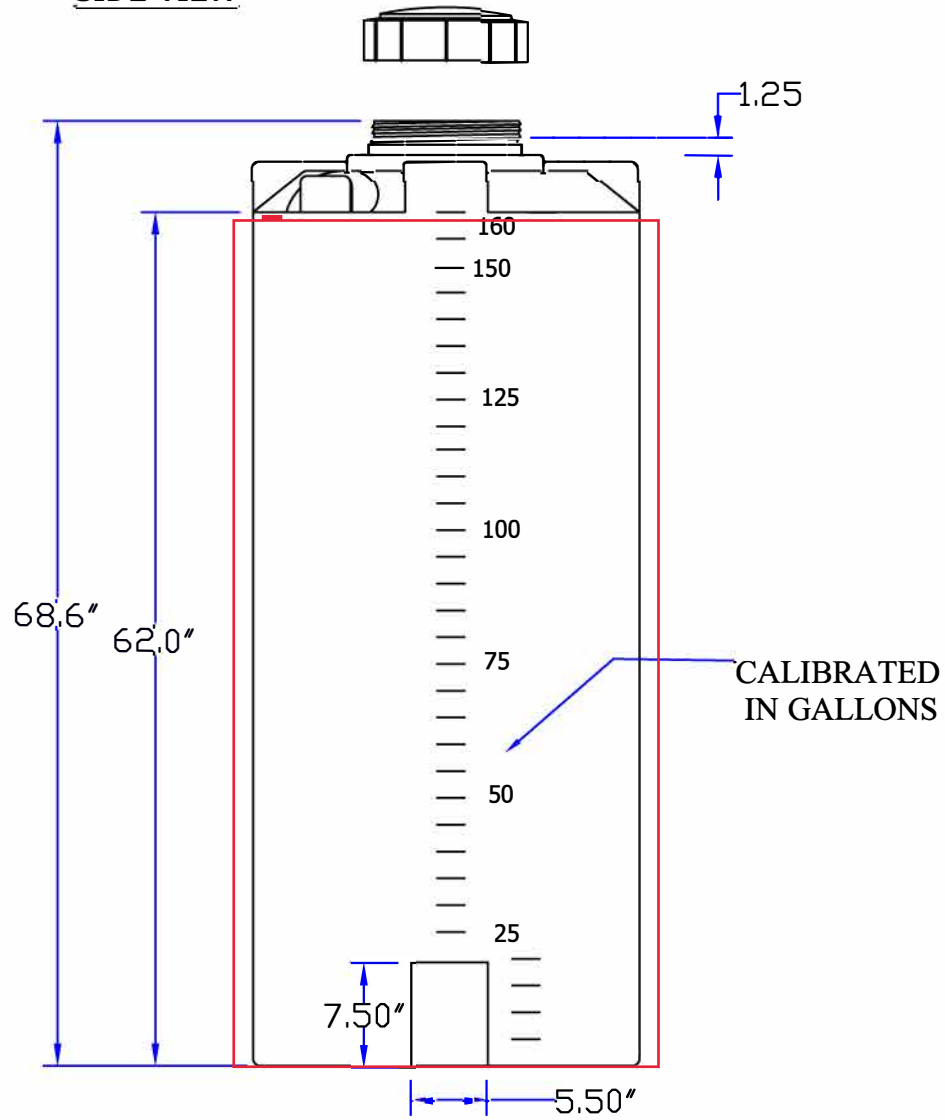

SIDE VIEW

TOP VIEW

				DRAWN / DATE MPS/04/02/03		MATERIAL / SHOT WEIGHT		<b>BAILIFF ENTERPRISES, INC.</b> 8423 AIRLINE DRIVE, HOUSTON, TEXAS 77037 PHONE (281) 447-5372 FAX (281) 999-1223	
				APPRD. / DATE		HDPE	LBS.		
REV	DESCRIPTION	DATE	APPRD			CLIENT / DESCRIPTION		160 GALLON VERTICAL TANK	
ALL DIMENSIONS ARE IN DECIMAL INCHES TOLERANCES UNLESS OTHERWISE SPECIFIED ± .5% ● 68° F				THIRD ANGLE PROJECTION ANSI 14.5M 		NOTES:		SCALE	PART NO.
								N.S.	VTB160-28