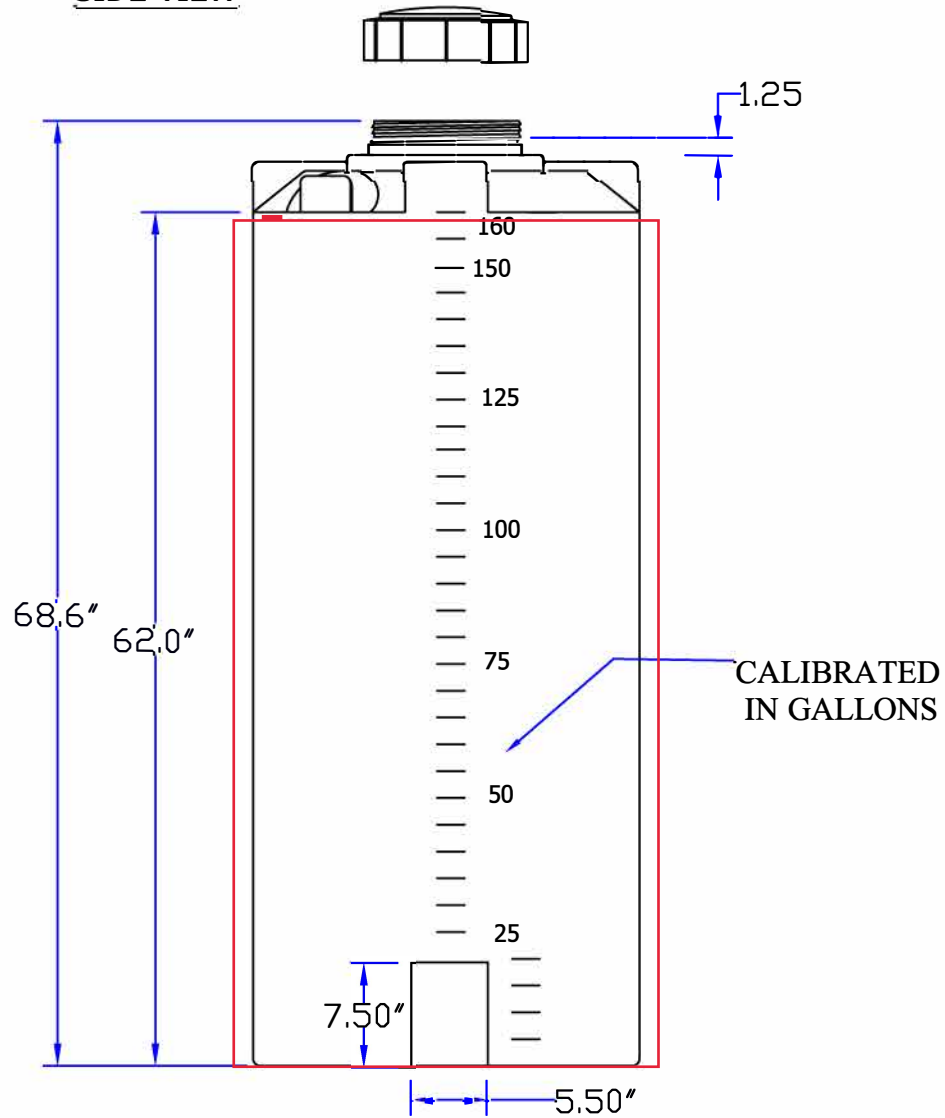

SIDE VIEW

TOP VIEW

				DRAWN / DATE MPS/04/02/03	MATERIAL / SHOT WEIGHT HDPE LBS.		BAILIFF ENTERPRISES, INC. 8423 AIRLINE DRIVE, HOUSTON, TEXAS 77037 PHONE (281) 447-5372 FAX (281) 999-1223		
				APPRD. / DATE			CLIENT / DESCRIPTION 160 GALLON VERTICAL TANK		
REV	DESCRIPTION	DATE	APPRD	THIRD ANGLE PROJECTION ANSI 14.5M		NOTES:		SCALE N.S.	PART NO. VTB160-28
ALL DIMENSIONS ARE IN DECIMAL INCHES TOLERANCES UNLESS OTHERWISE SPECIFIED ± .5% ● 68° F									