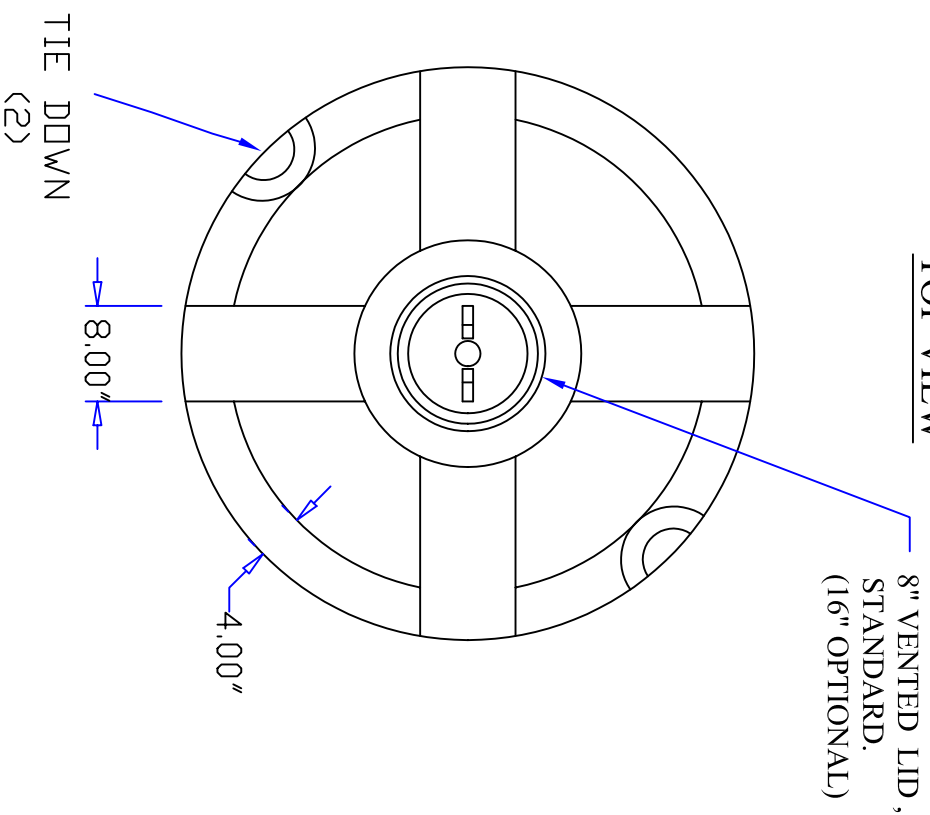

NEW* EASY
TO HANDLE
TIE DOWNS.

SIDE VIEW

TOP VIEW

REV	DESCRIPTION	DATE	APPRD

DRAWN / DATE	MATERIAL / SHOT WEIGHT
MSYKES/5/12/03	HDPE 120 LBS.
APPRD. / DATE	NOTES:

BALLIFF ENTERPRISES, INC.
 8423 AIRLINE DRIVE, HOUSTON, TEXAS 77037
 PHONE (281) 447-5372 FAX (281) 999-1223

CLIENT / DESCRIPTION
 500 GALLON VERTICAL TANK

ALL DIMENSIONS ARE IN DECIMAL INCHES TOLERANCES UNLESS OTHERWISE SPECIFIED	
+	.5% @ 68° F

SCALE	PART NO.
N.S.	VTB500-48