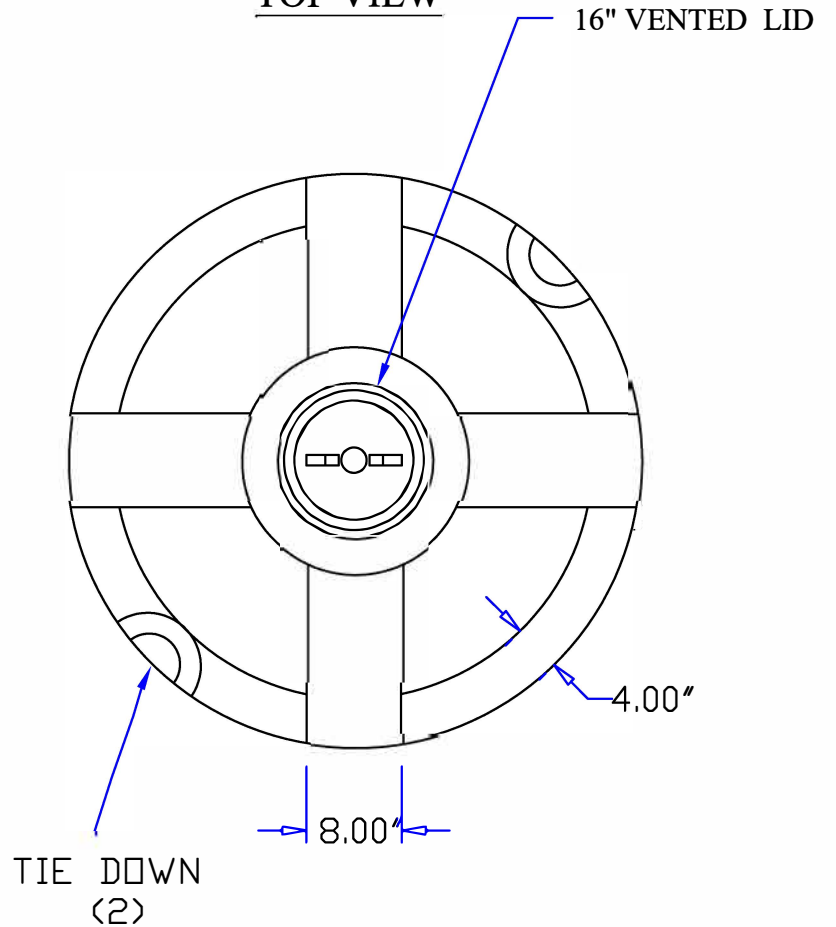

SIDE VIEW

TOP VIEW

REV	DESCRIPTION	DATE	APPRD

DRAWN / DATE
MSYKES/5/12/03

APPRD. / DATE

MATERIAL / SHOT WEIGHT
HDPE, PP
or PVDF

BAILIFF ENTERPRISES, INC.
8423 AIRLINE DRIVE, HOUSTON, TEXAS 77037
PHONE (281) 447-5372 FAX (281) 999-1223

ALL DIMENSIONS ARE IN DECIMAL INCHES
TOLERANCES UNLESS OTHERWISE SPECIFIED
+ .5% ● 68° F

NOTES:

CLIENT / DESCRIPTION
500 GALLON VERTICAL TANK

SCALE N.S. PART NO. VTB500-48