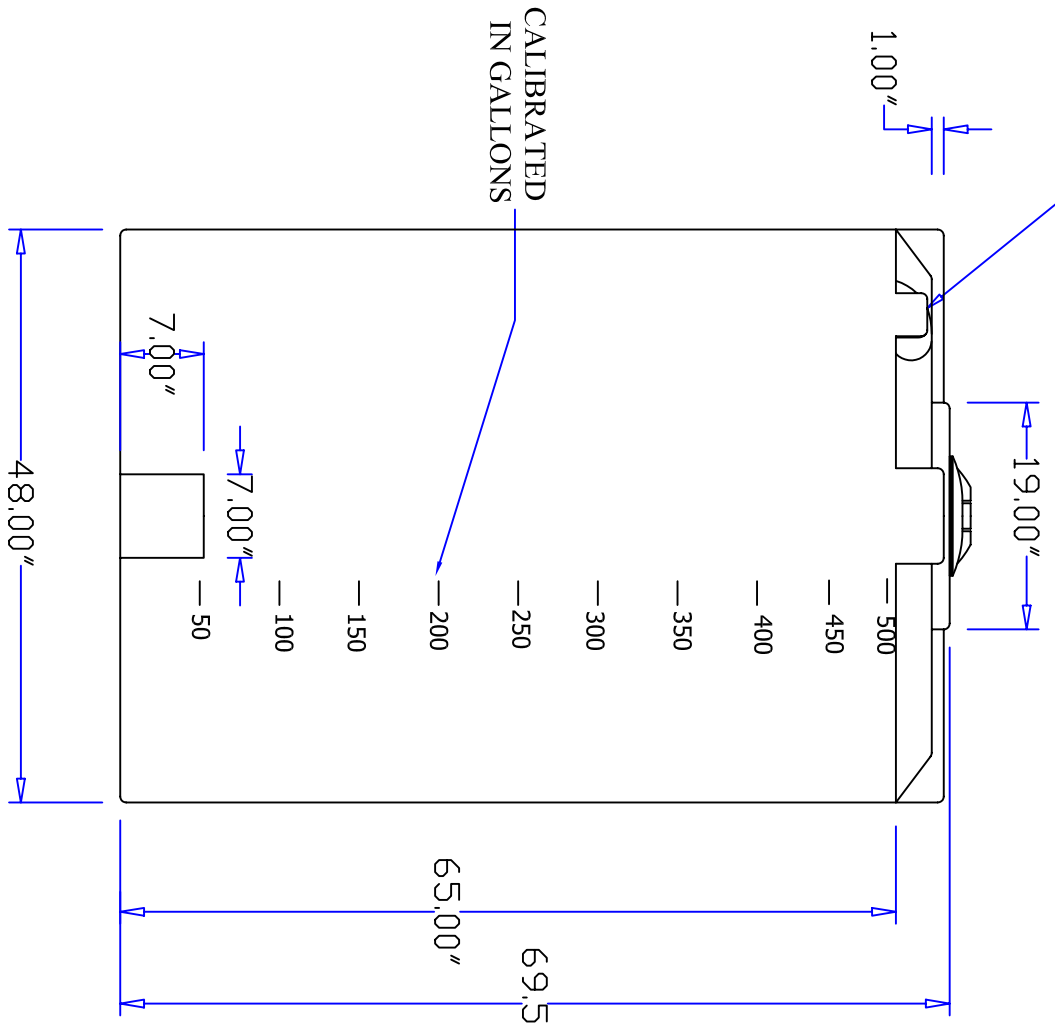

NEW* EASY
TO HANDLE
TIE DOWNS.

SIDE VIEW

TOP VIEW

REV	DESCRIPTION	DATE	APPRD

DRAWN / DATE	MATERIAL / SHOT WEIGHT
MSYKES/5/12/03	HDPE 120 LBS.
APPRD. / DATE	NOTES:

BALLIFF ENTERPRISES, INC.
 8423 AIRLINE DRIVE, HOUSTON, TEXAS 77037
 PHONE (281) 447-5372 FAX (281) 999-1223

CLIENT / DESCRIPTION
 500 GALLON VERTICAL TANK

ALL DIMENSIONS ARE IN DECIMAL INCHES TOLERANCES UNLESS OTHERWISE SPECIFIED	
+	.5% @ 68° F

SCALE	PART NO.
N.S.	VTB500-48