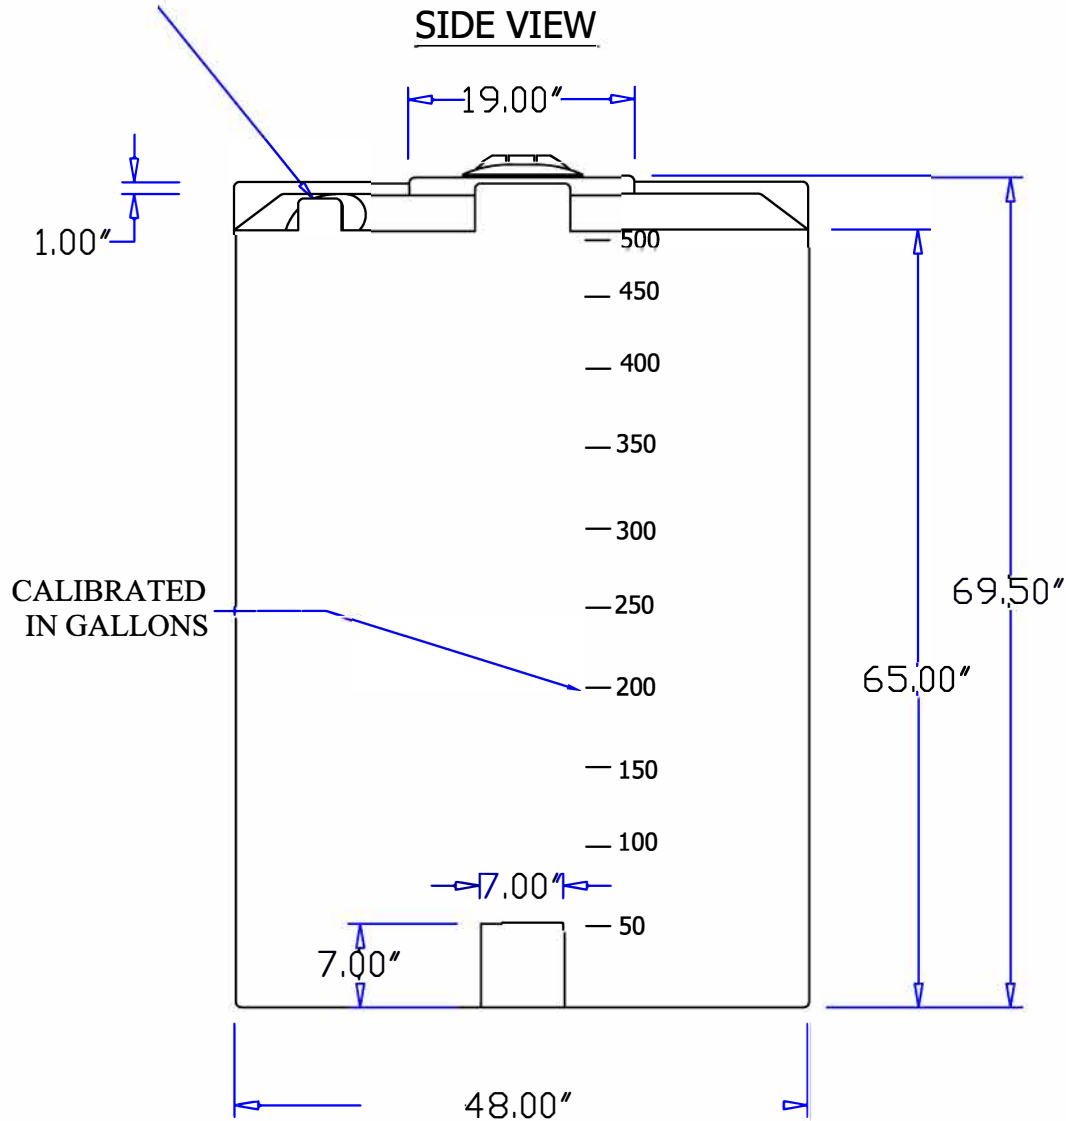

SIDE VIEW

TOP VIEW

REV	DESCRIPTION	DATE	APPRD

DRAWN / DATE
MSYKES/5/12/03

APPRD. / DATE

MATERIAL / SHOT WEIGHT
HDPE, PP
or PVDF

BAILIFF ENTERPRISES, INC.
8423 AIRLINE DRIVE, HOUSTON, TEXAS 77037
PHONE (281) 447-5372 FAX (281) 999-1223

ALL DIMENSIONS ARE IN DECIMAL INCHES
TOLERANCES UNLESS OTHERWISE SPECIFIED
+ .5% ● 68° F

NOTES:

CLIENT / DESCRIPTION
500 GALLON VERTICAL TANK

SCALE N.S. PART NO. VTB500-48