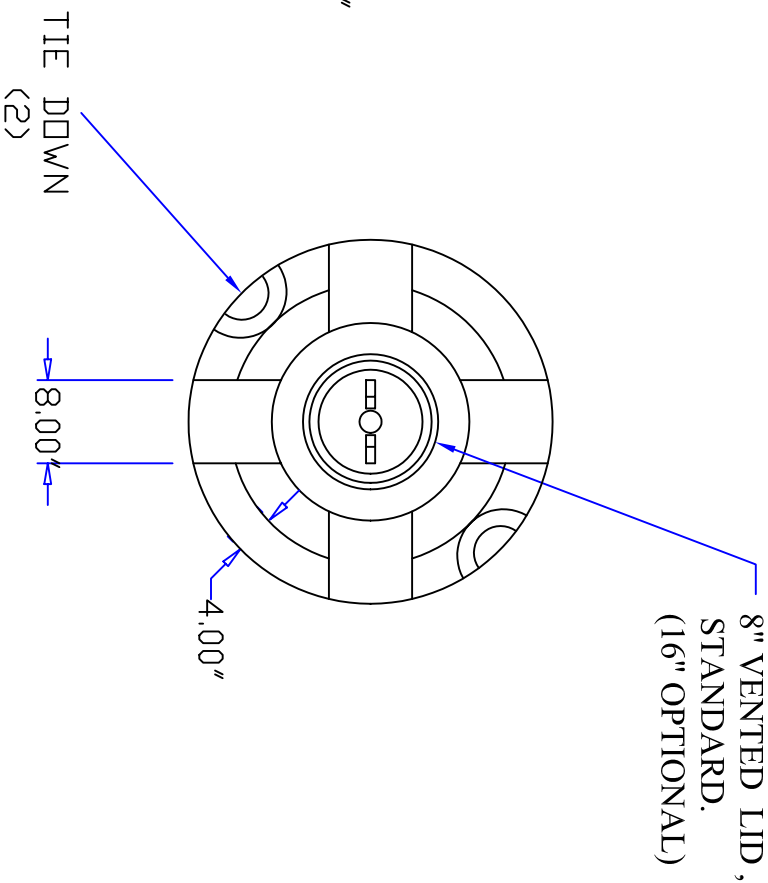

NEW* EASY
TO HANDLE
TIE DOWNS.

SIDE VIEW

TOP VIEW

CALIBRATED
IN GALLONS

8" VENTED LID,
STANDARD.
(16" OPTIONAL)

TIE DOWN
(2)

REV1	PART #	1/9/03	MPS	DRAWN / DATE	MPSYKES/5/12/03
	DESCRIPTION	DATE	APPRD	APPRD. / DATE	

MATERIAL / SHOT WEIGHT	
HDPE	82 LBS.

BALLIFF ENTERPRISES, INC.
8423 AIRLINE DRIVE, HOUSTON, TEXAS 77037
PHONE (281) 447-5372 FAX (281) 999-1223

CLIENT / DESCRIPTION
300 GALLON VERTICAL TANK

ALL DIMENSIONS ARE IN DECIMAL INCHES
TOLERANCES UNLESS OTHERWISE SPECIFIED
+ .5% @ 68° F

SCALE N.S. PART NO. VTB300-35