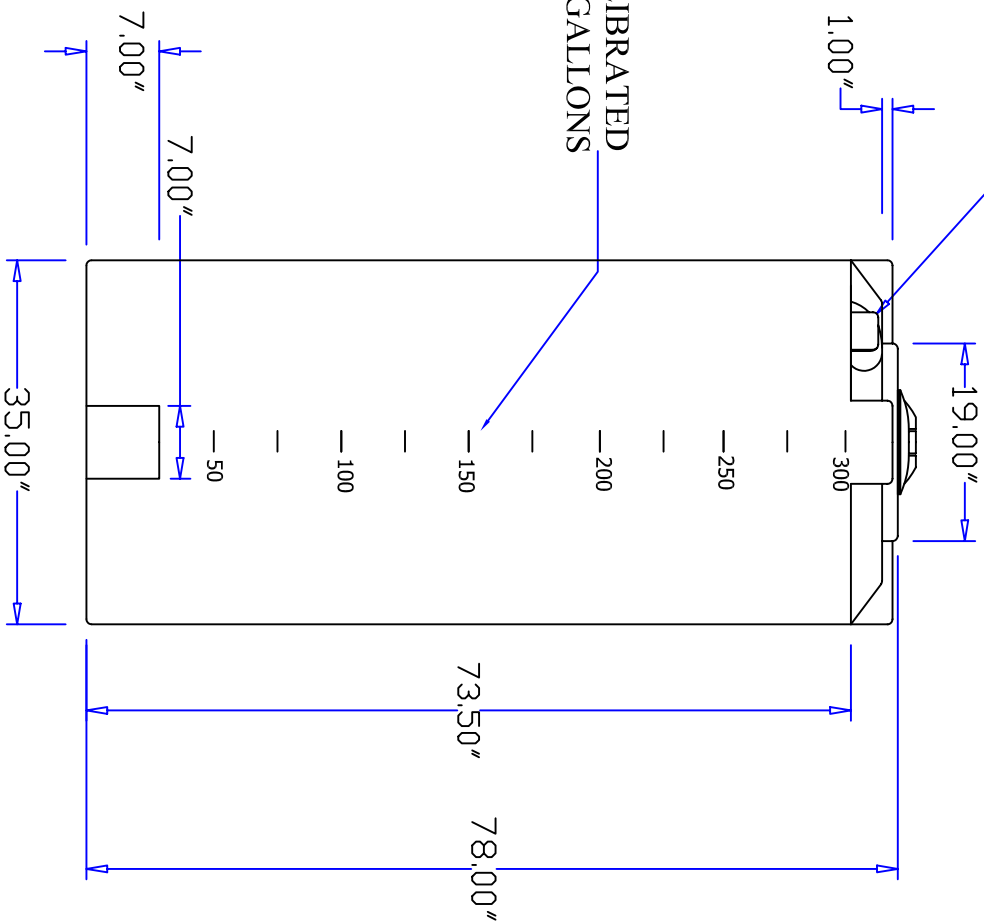

NEW* EASY
TO HANDLE
TIE DOWNS.

SIDE VIEW

TOP VIEW

CALIBRATED
IN GALLONS

8" VENTED LID,
STANDARD.
(16" OPTIONAL)

TIE DOWN
(2)

REV1	PART #	1/9/03	MPS	DRAWN / DATE	MPSYKES/5/12/03
	DESCRIPTION	DATE	APPRD	APPRD. / DATE	

MATERIAL / SHOT WEIGHT	
HDPE	82 LBS.

BALLIFF ENTERPRISES, INC.
8423 AIRLINE DRIVE, HOUSTON, TEXAS 77037
PHONE (281) 447-5372 FAX (281) 999-1223

CLIENT / DESCRIPTION
300 GALLON VERTICAL TANK

ALL DIMENSIONS ARE IN DECIMAL INCHES
TOLERANCES UNLESS OTHERWISE SPECIFIED
+ .5% @ 68° F

SCALE N.S. PART NO. VTB300-35