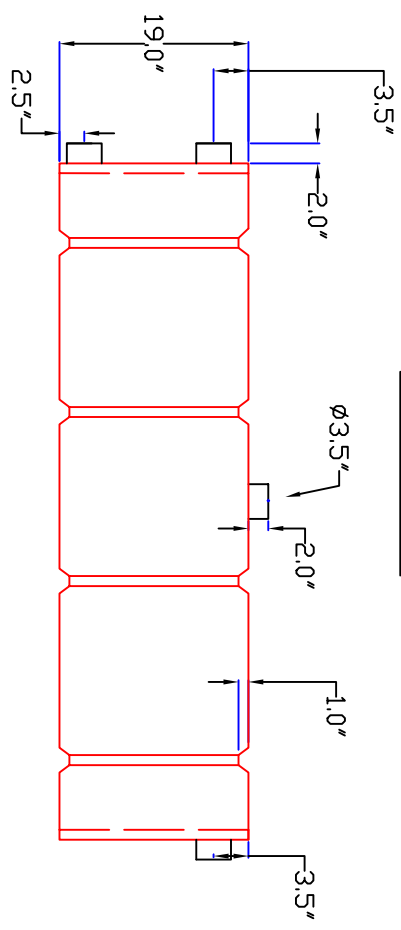

TOP VIEW

SIDE VIEW

NOTE: ALL MEASUREMENTS ARE IN INCHES.

REV	DESCRIPTION	DATE	APPRD

DRAWN / DATE	MATERIAL / SHOT WEIGHT
MSYKES/6/11/03	HDPE 80 LBS.
APPRD. / DATE	NOTES:

CLIENT / DESCRIPTION	SCALE
250 GALLON RECTANGULAR TANK	N.S.
	PART NO.
	RTB250