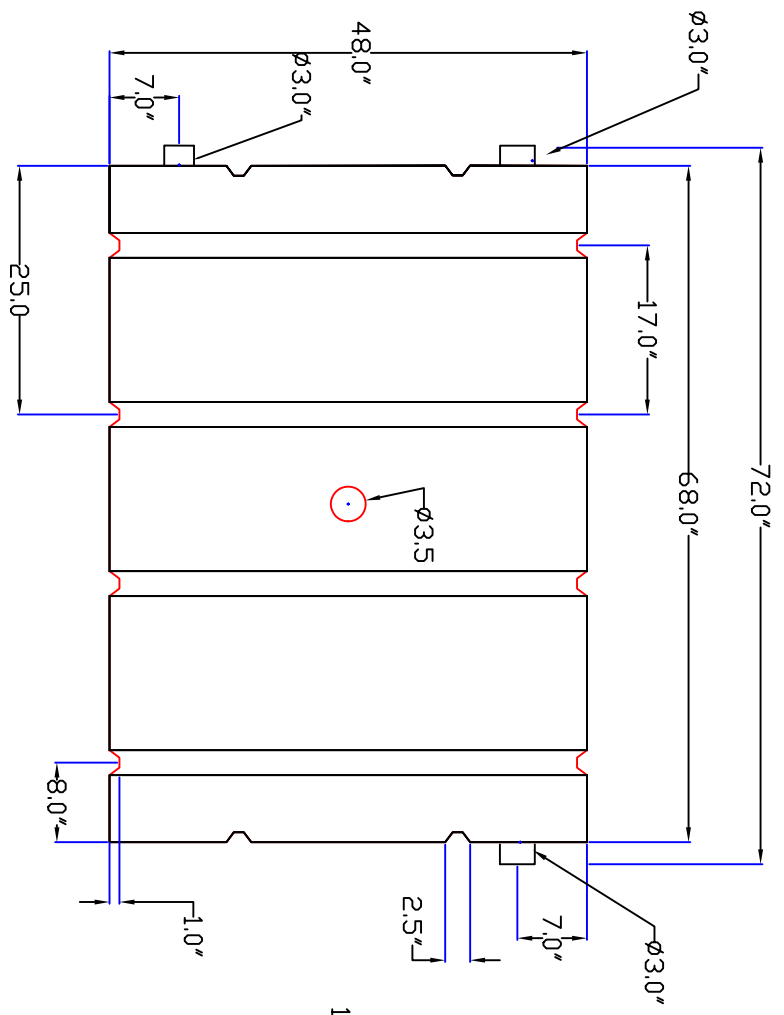

TOP VIEW

SIDE VIEW

NOTE: ALL MEASUREMENTS ARE IN INCHES.

REV	DESCRIPTION	DATE	APPRD

DRAWN / DATE	MATERIAL / SHOT WEIGHT
MSYKES/6/11/03	HDPE 80 LBS.
APPRD. / DATE	NOTES:

CLIENT / DESCRIPTION	SCALE
250 GALLON RECTANGULAR TANK	N.S.
	PART NO.
	RTB250